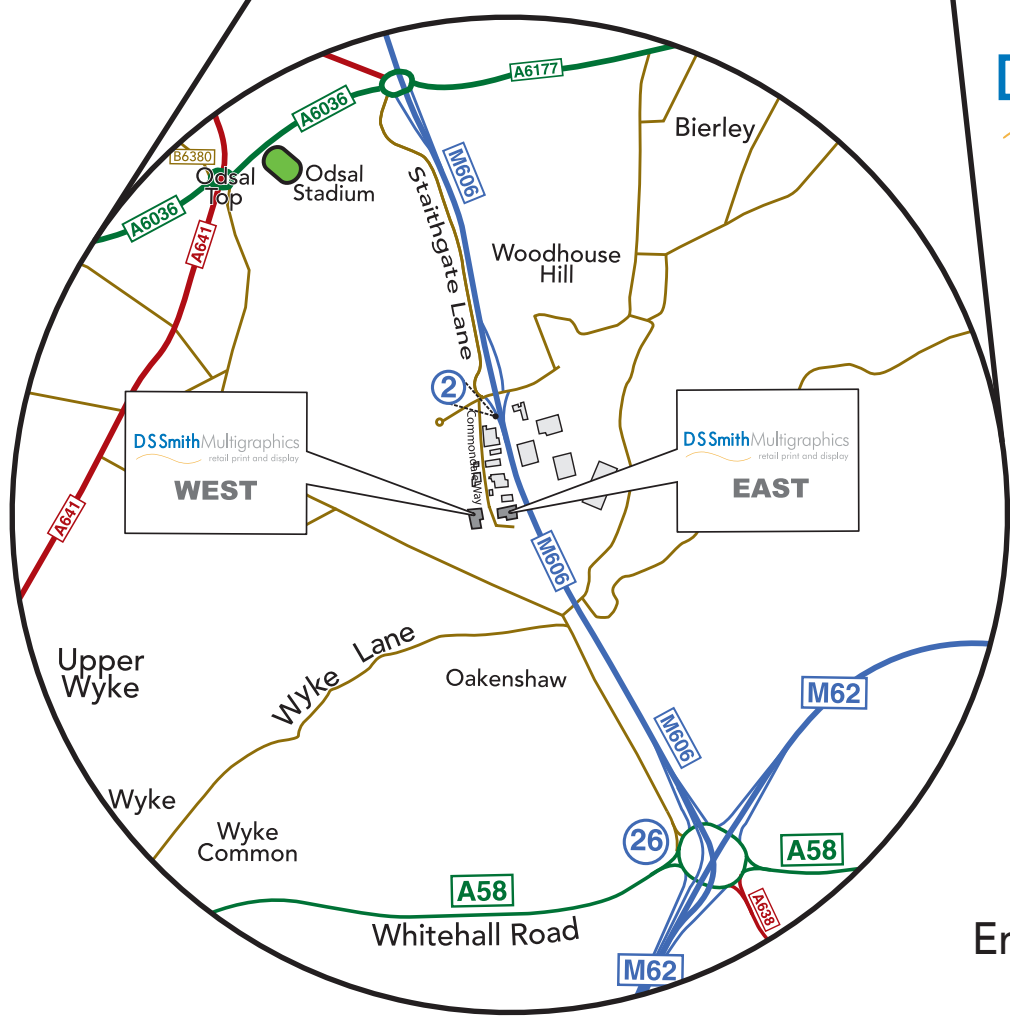

how to find us

DSSmithMultigraphics
retail print and display

21 Comondale Way
Euroway Trading Estate
Bradford
West Yorkshire
BD4 6SF

Tel: 01274 683434
Email: enquiries@dssmg.com
Web: www.dssmg.com