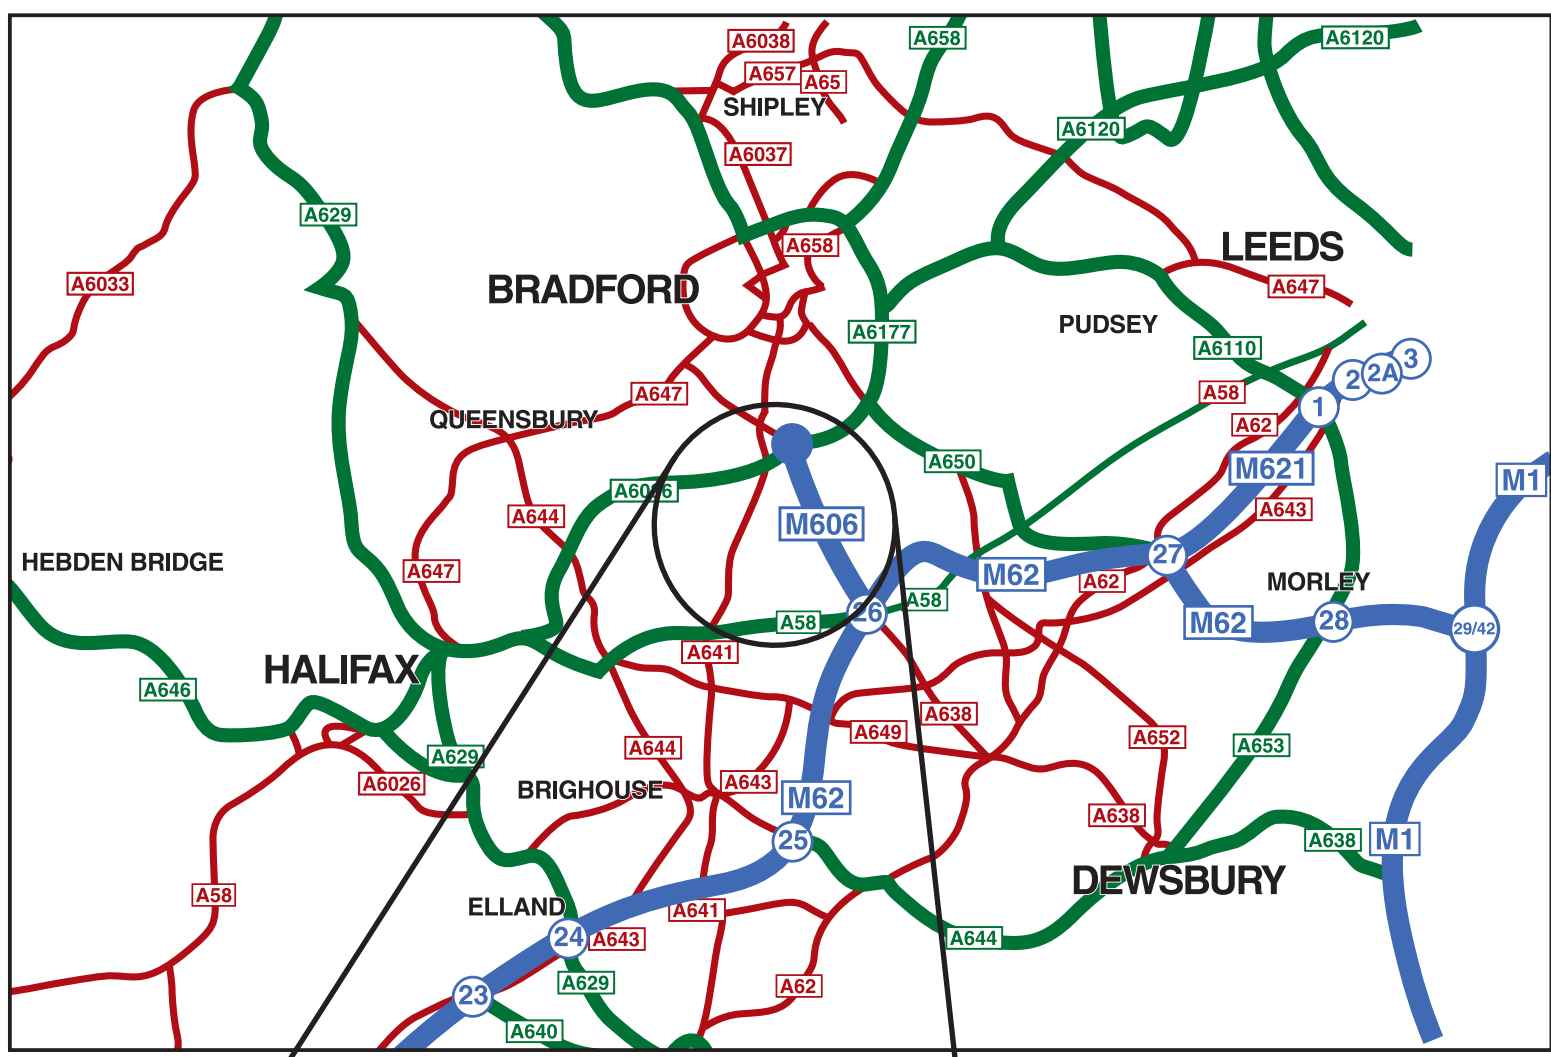

how to find us

DSSmithMultigraphics
retail print and display

21 Comondale Way
Euroway Trading Estate
Bradford
West Yorkshire
BD4 6SF

Tel: 01274 683434
Email: enquiries@dssmg.com
Web: www.dssmg.com