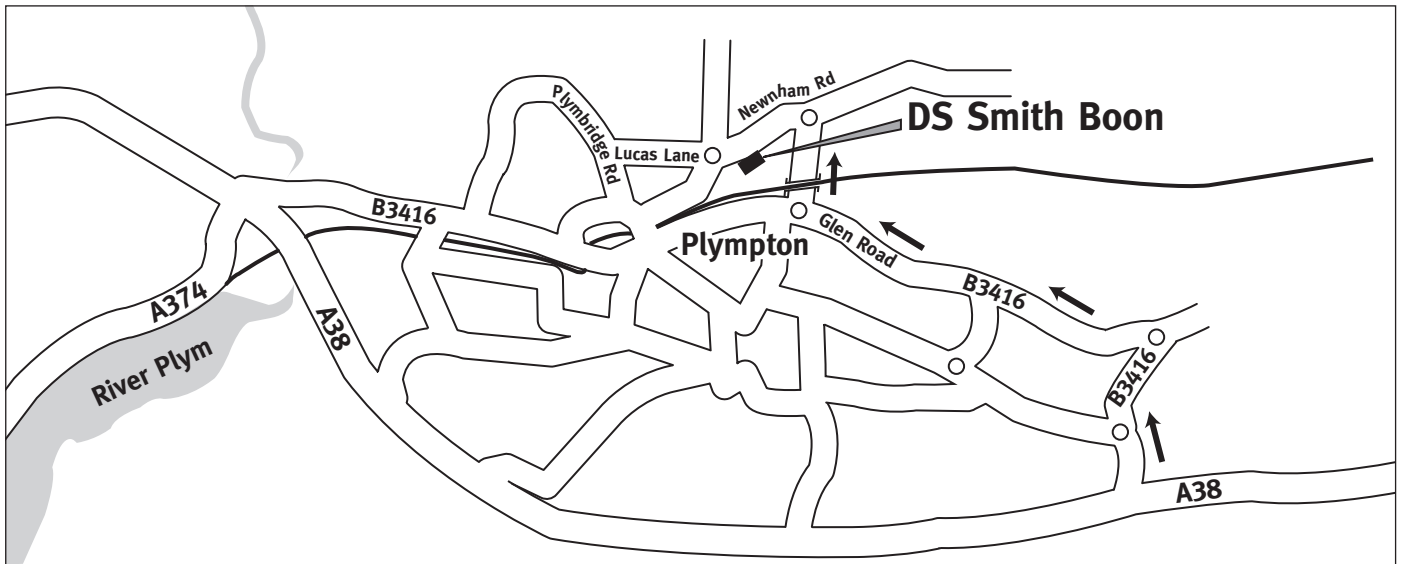

## Directions to DS Smith Boon

## Directions from Exeter

- Leave A38 at Deep Lane exit signposted Plympton.
- At top of exit turn right marked B3416.
- After 200 metres take exit 1 at roundabout passing BP filling station on right.
- After 800 metres take exit 2 at roundabout marked A374 city centre.
- After 1300 metres take exit 2 at roundabout marked Newnham Industrial Estate passing under railway bridge and ATS tyre centre.
- After 400 metres take exit 1 at roundabout into Newnham Road.
- After 400 metres our car park is sited on the left hand side.

## Directions from Cornwall

- Take A38 north towards Exeter.
- Continue over Marsh Mills Flyover. After approximately 1 mile look for signpost to Plympton / Lee Moor (B3416).
- Take filter and turn left.
- Follow directions as above.