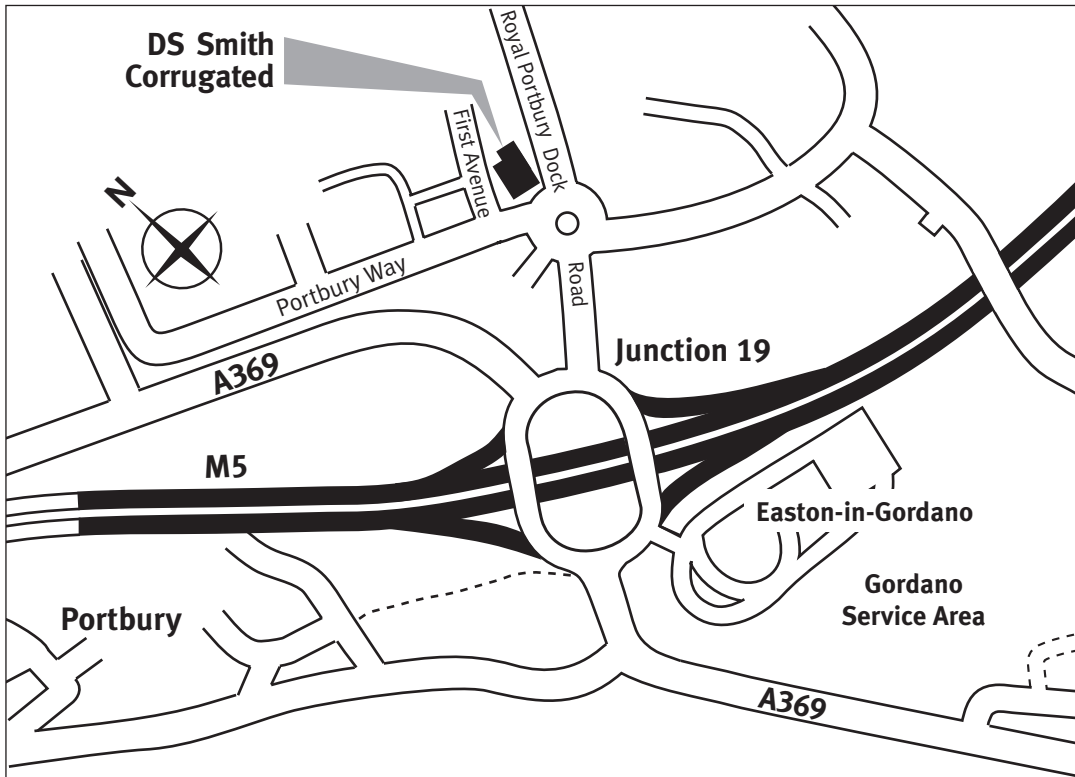

## Directions to DS Smith Corrugated

- Coming from the north, take the turn off for Gordano services (Junction 19). You will come to a large roundabout. Take the fourth exit, heading towards Royal Portbury Dock. When you approach the mini roundabout, take the second exit into Portbury Way. The factory is now ahead of you – take the first right into First Avenue and you will see the entrance.
- Coming from the south, take the turn off for Gordano services (Junction 19). You will come to a large roundabout. Take the second exit, heading towards Royal Portbury Dock. When you approach the mini roundabout, take the second exit into Portbury Way. The factory is now ahead of you – take the first right into First Avenue and you will see the entrance.