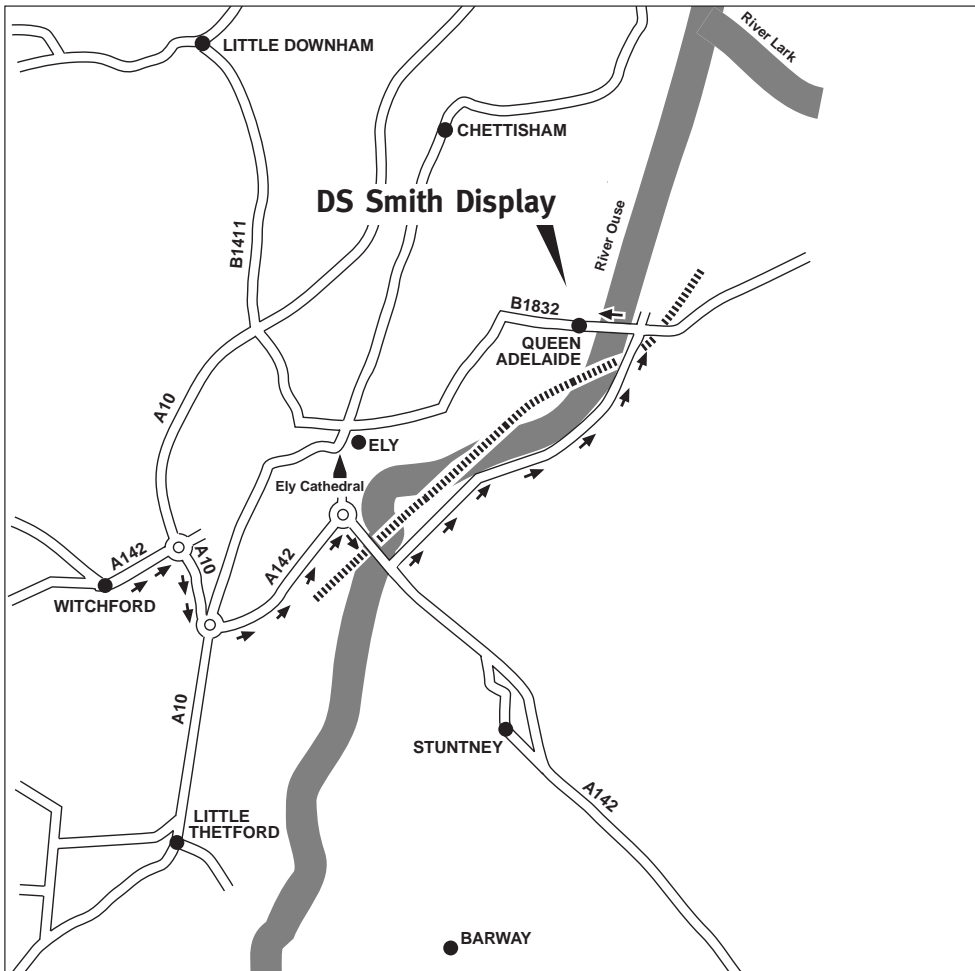

## Directions to DS Smith Display

### From Chatteris

- Follow A142 towards Ely. At first roundabout take 3rd exit off. Continue until next roundabout, take 2nd exit off and continue on A142. At third roundabout continue on the A142 towards Newmarket. After crossing the railway line and River Ouse turn left onto local road. Continue for approximately 2 miles. At crossroads turn left towards Queen Adelaide.  
NB: The above route is not suitable for high vehicles. Please see alternative route.

### From Chatteris (high vehicles)

- Follow the A142 towards Ely. First roundabout take 3rd exit off. Second roundabout take 1st exit off towards Ely and follow signs for Queen Adelaide.

### From Cambridge (high vehicles)

- Follow the A10 to Ely. Where A10 and A142 meet (roundabout) take 2nd exit (straight across towards Ely) and follow signs for Queen Adelaide.