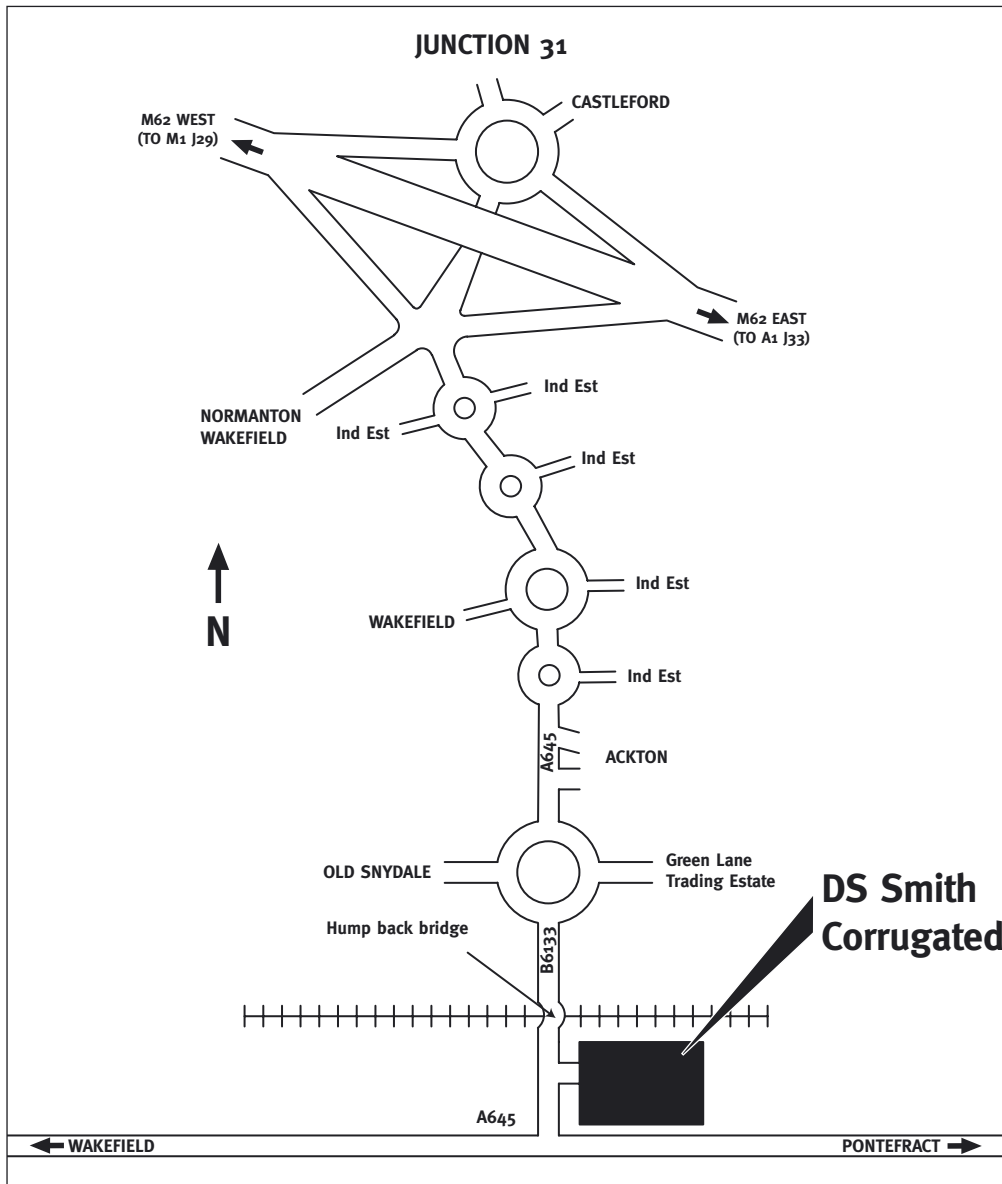

Directions to DS Smith Corrugated (Featherstone)

- From Junction 31 of the M62 follow signs to Featherstone/Ackton.
- Stay on the road for four miles crossing five roundabouts, the last of which is signposted Old Snyderdale and Green Lane Trading Estate.
- After crossing a hump back bridge over a railway, turn left immediately afterwards into the DS Smith Corrugated plant.