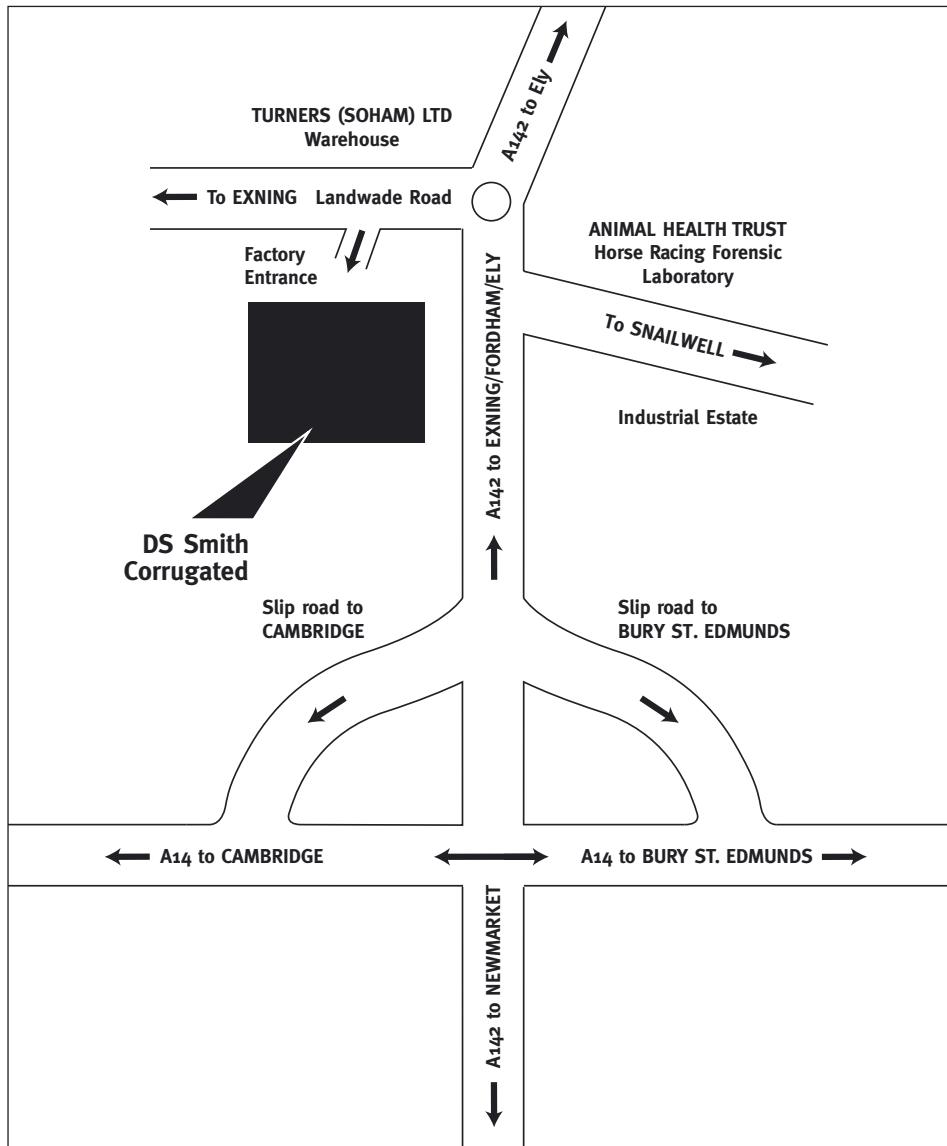

Directions to DS Smith Corrugated

From: A14 Eastbound, Huntingdon or M11 London

- At the Junction with M11/A14, follow the A14 signposted to Newmarket.
- Come off at the Junction signposted to Newmarket/Ely (A142).
- Turn left towards Ely and follow the A142 towards Fordham until you see the factory on your left.
- At the roundabout turn left and first left again through the factory gates.

From: A14 Westbound, Bury St Edmunds

- Come off the A14 at the Newmarket/Ely (A142) junction and turn right towards Ely.
- Follow the A142 towards Fordham until you see the factory on your left.
- At the roundabout turn left and first left again through the factory gates.