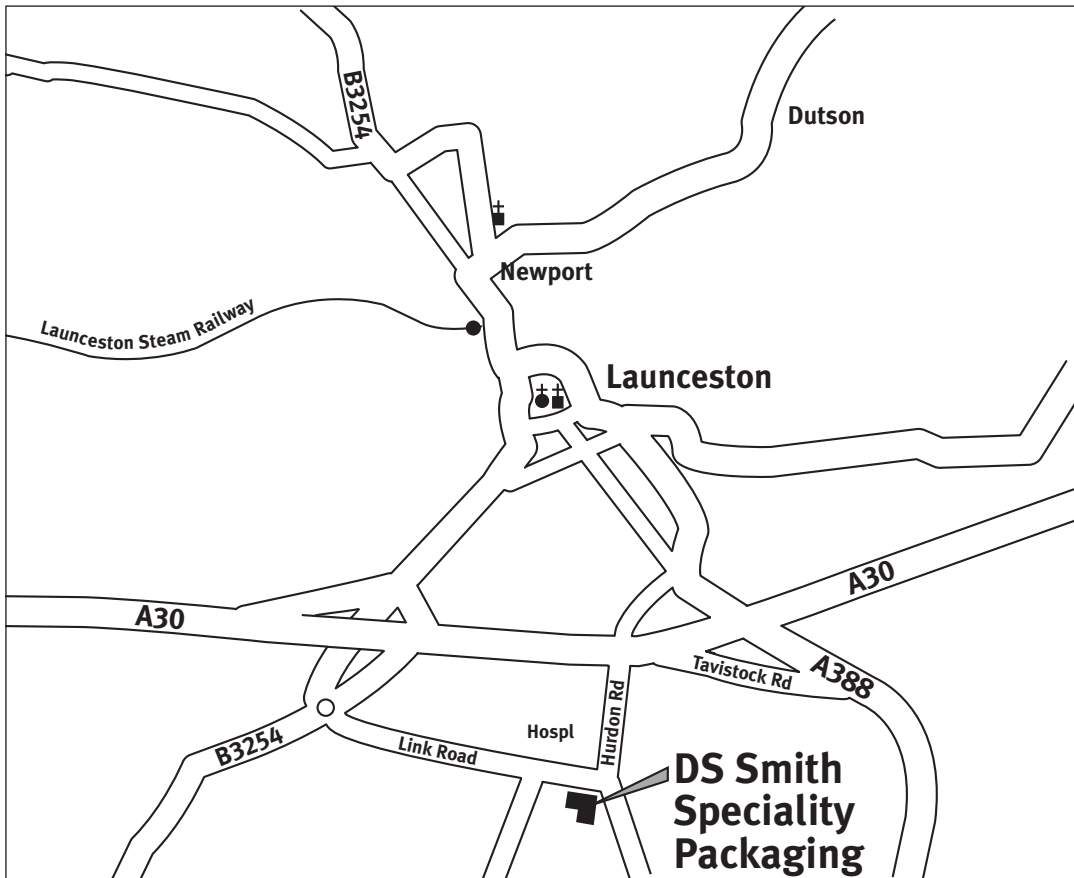

## Directions to DS Smith Speciality Packaging

- After leaving the A30 you will approach the Pennyngillam roundabout.
- Take the 1st exit into Link Road.
- DS Smith Speciality Packaging is approximately half a mile down this road on the right hand side.