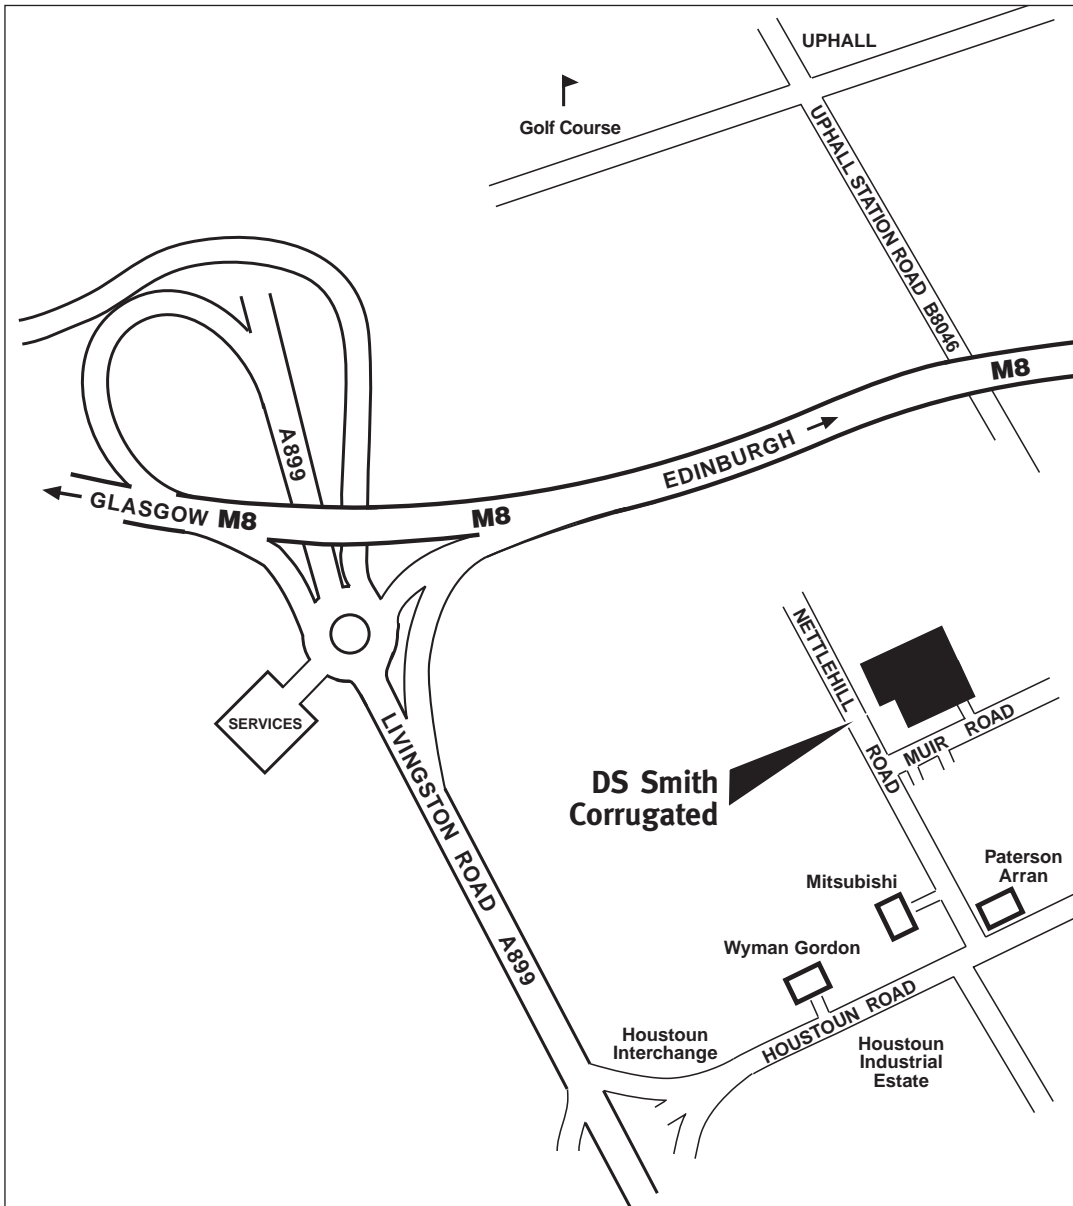

Directions to DS Smith Corrugated

- Leave M8 at junction 3.
- Follow A899, Livingston, for about half a mile.
- Take first slip road on left, signposted Houstoun Industrial Estate and Pumpherston.
- After approximately half a mile turn left onto Nettlehill Road, just past Mitsubishi and before Paterson Arran Factory.
- Take second right into Muir Road, and the factory entrance is 200 yards on the left.