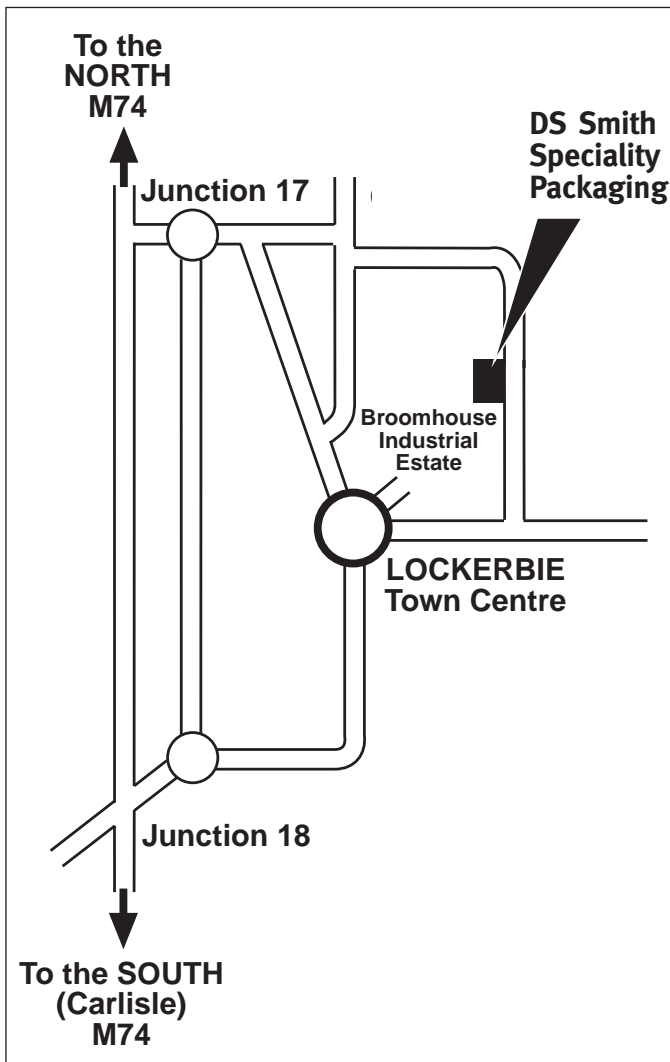

Directions to DS Smith Speciality Packaging

- From South leave A74(M) at junction 18. Head into town centre. Turn right at monument, over the railway bridge, left at cornershop and DS Smith Speciality Packaging is on the left about 1 mile.
- From North leave A74(M) at junction 17. Take Broomhouse Industrial Estate directions. DS Smith Speciality Packaging is on the right.