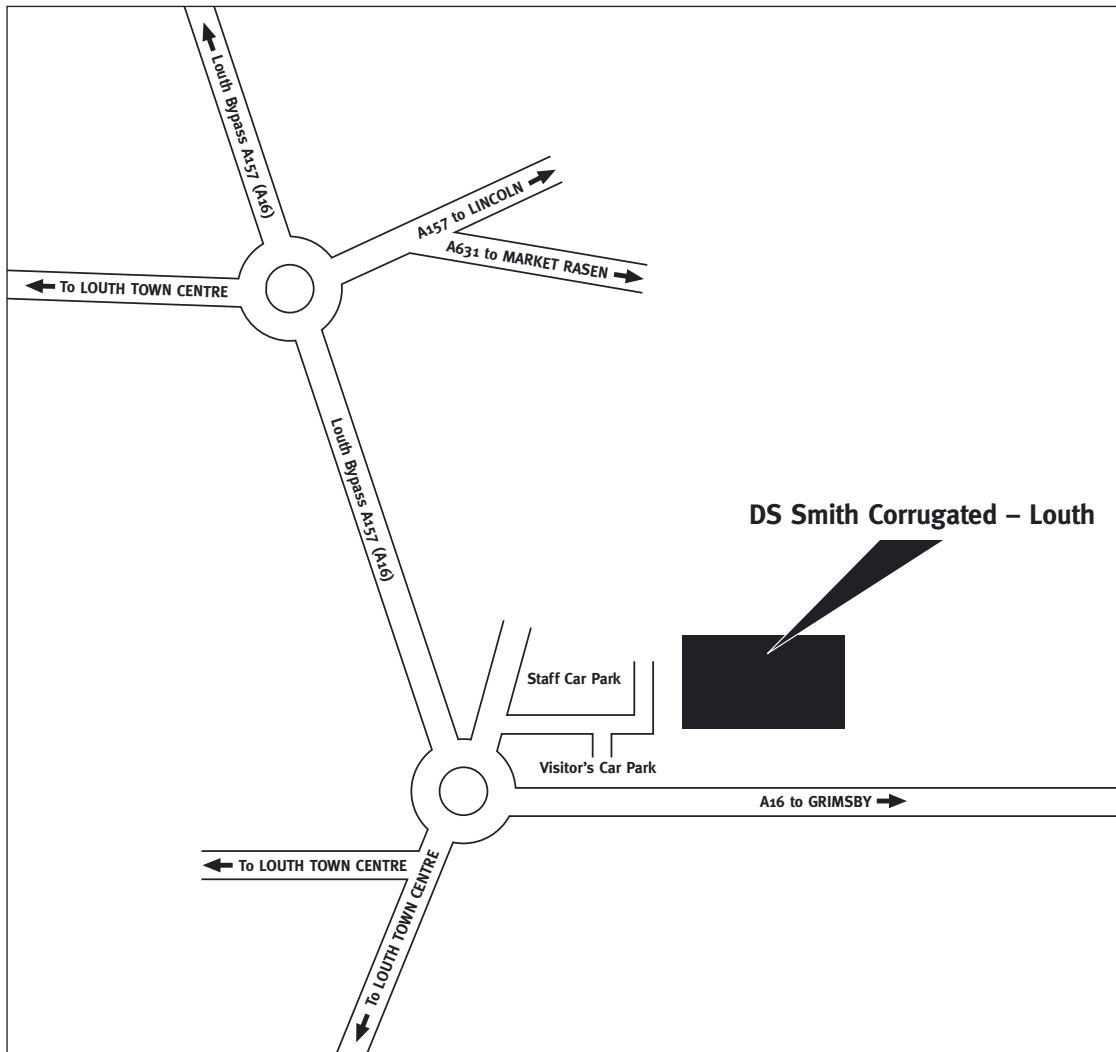

Directions to DS Smith Corrugated

- DS Smith Northfields is situated on the A16 on the outskirts of Louth.
- You will find us on the most northern point of the Louth bypass.
- Please do not use the postcode in Satellite Navigation Systems, as this will direct you to our old site.