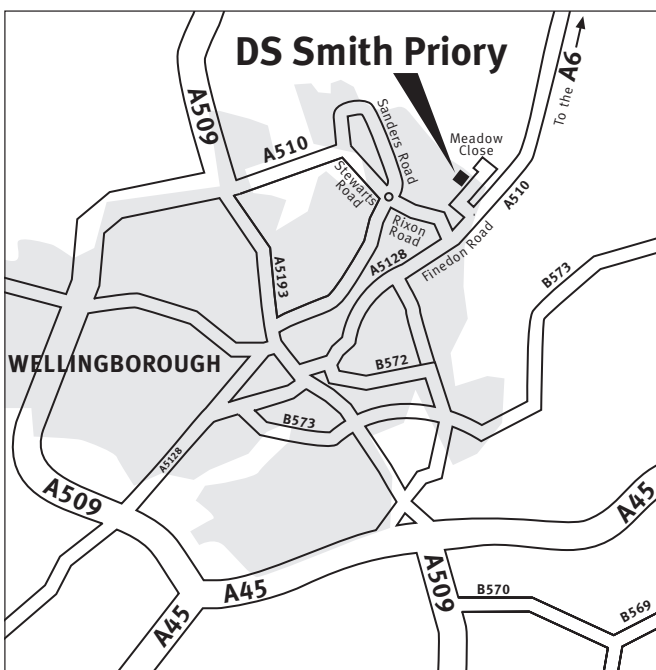

Directions to DS Smith Priory

Meadow Close is off the A510 on the North-Eastern outskirts of Wellingborough, 1.5 miles from Finedon.