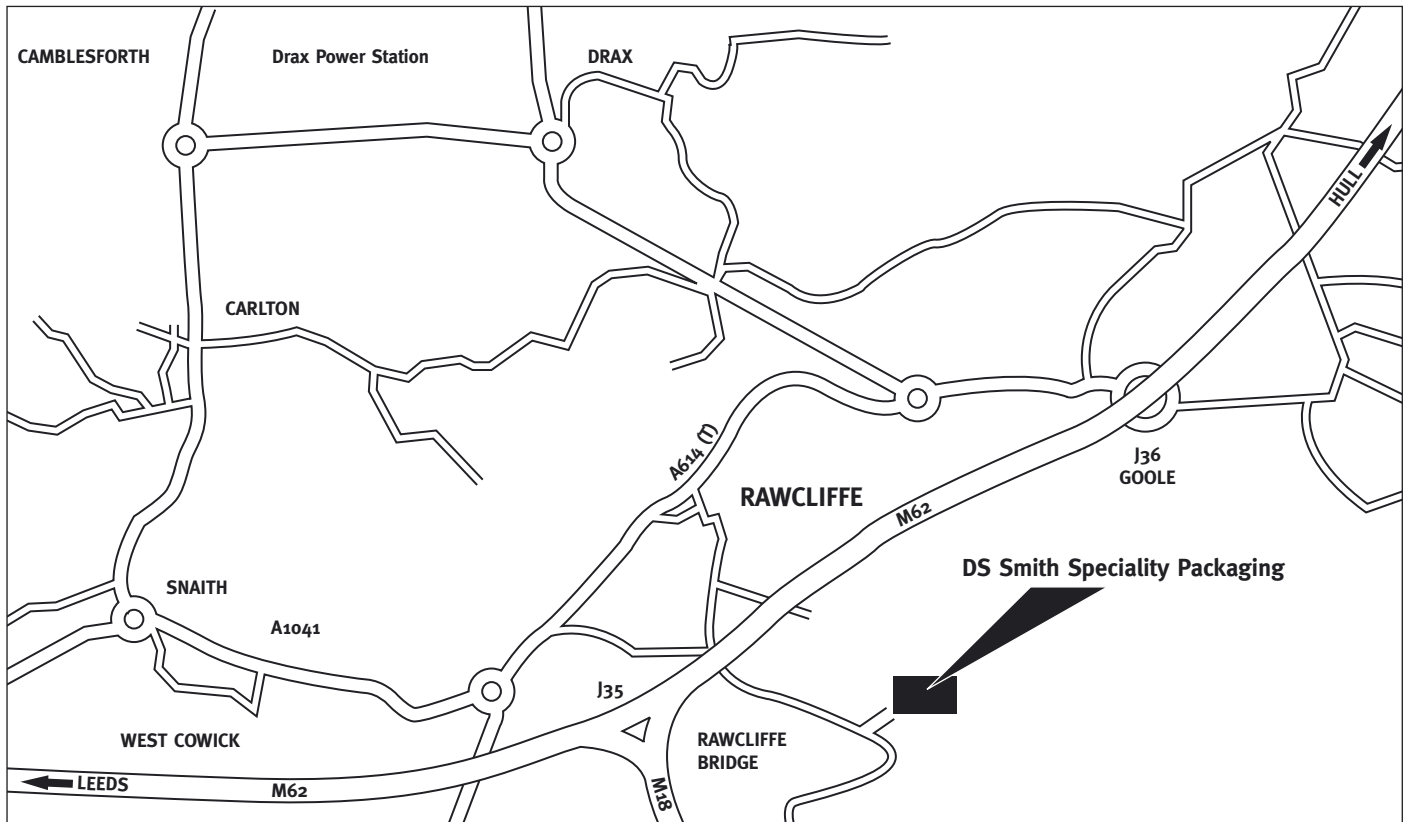

Directions to DS Smith Speciality Packaging

From Junction 36 off M62

- Turn on to the A614 towards Rawcliffe/Snaith.
- You will pass MacDonalds and Glews Vauxhall garage on your left.
- At next roundabout turn left.
- Follow this road for about one and a half miles.
- You will come to Rawcliffe.
- Take second exit on your left after 30 signs.
- Green will be on your right and you will pass Post Office on your left.
- Follow this road for about one to two miles.
- You will go under M62 flyover.
- When you get to Rawcliffe Bridge follow road right to the end until you pass school on your left.
- Take next left after school, and before bridge.
- You will pass Croda on your right.
- Follow road down to the bottom.
- Welcome to DS Smith Speciality Packaging Rawcliffe.