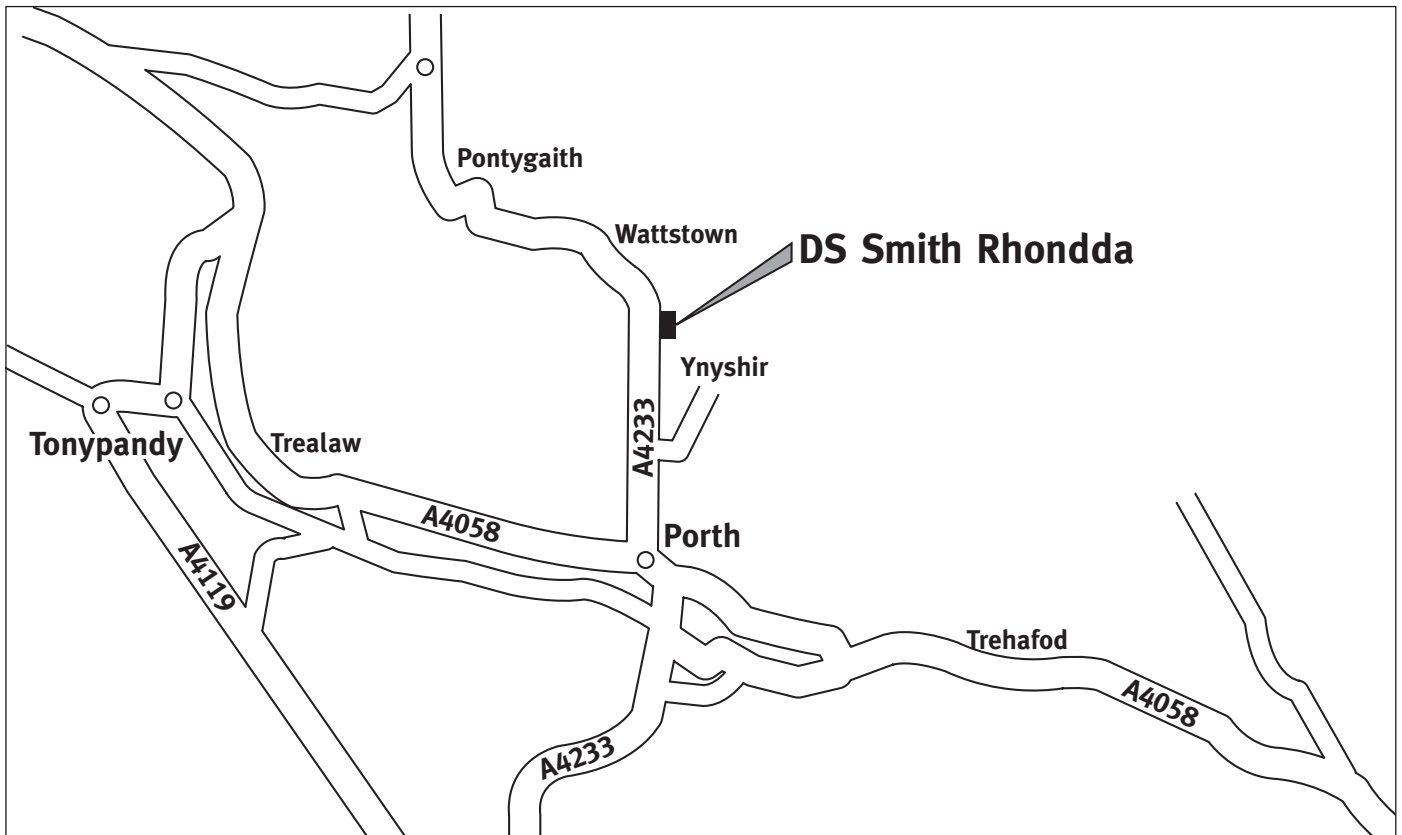

## Directions to DS Smith Rhondda

- Join M4 heading for Cardiff, leave at junction 32.
- Join the A470 heading for Pontypridd.
- Leave by 4th intersection, signpost Rhondda Valley / Pontypridd.
- Follow signpost Rhondda Valley, then Porth A4058.
- One way system in Porth, follow signpost Maerdy / Ferndale / Ynyshir.
- (Note: We are situated on the main road, not Ynyshir Industrial Estate)  
DS Smith Rhondda 1.5 miles on right hand side past roundabout on the A4233.