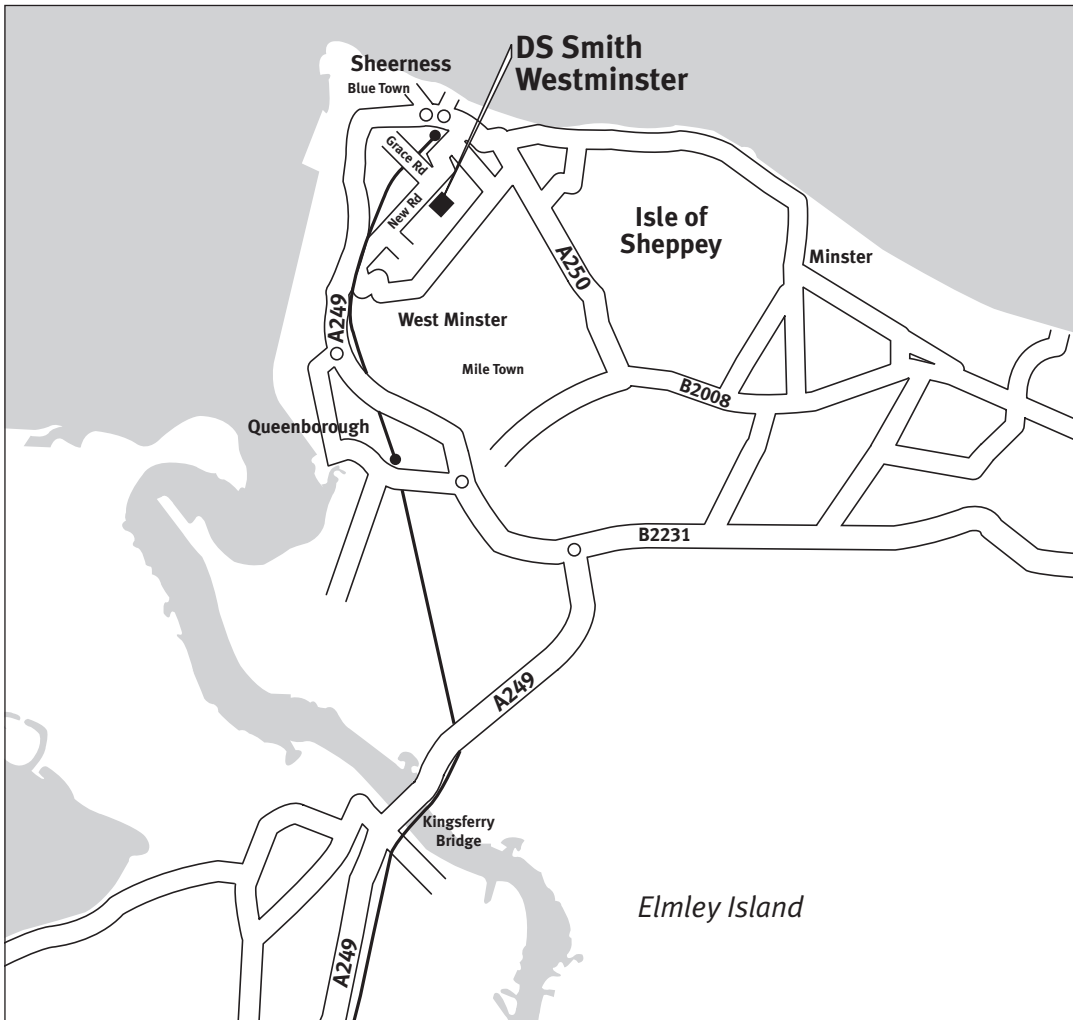

## Directions to DS Smith Westminster

- Leave M2 motorway at Junction 5, following signs to Sheerness A249.
- Continue along A249, passing over the Kingsferry bridge.
- At the roundabout after the bridge take the first exit – Sheerness.
- At the next roundabout take the 2nd exit – Sheerness Docks.
- Continue over the fly-over, at the next roundabout take the 2nd exit following signs to Sheerness docks.
- When at the roundabout outside the docks continue straight on towards Sheerness town centre.
- Continue on around the next roundabout with Tesco on your left, at the traffic lights turn right and follow signs to New Road Industrial Area.
- DS Smith Westminster is situated on the left approximately 400 yards down New Road.